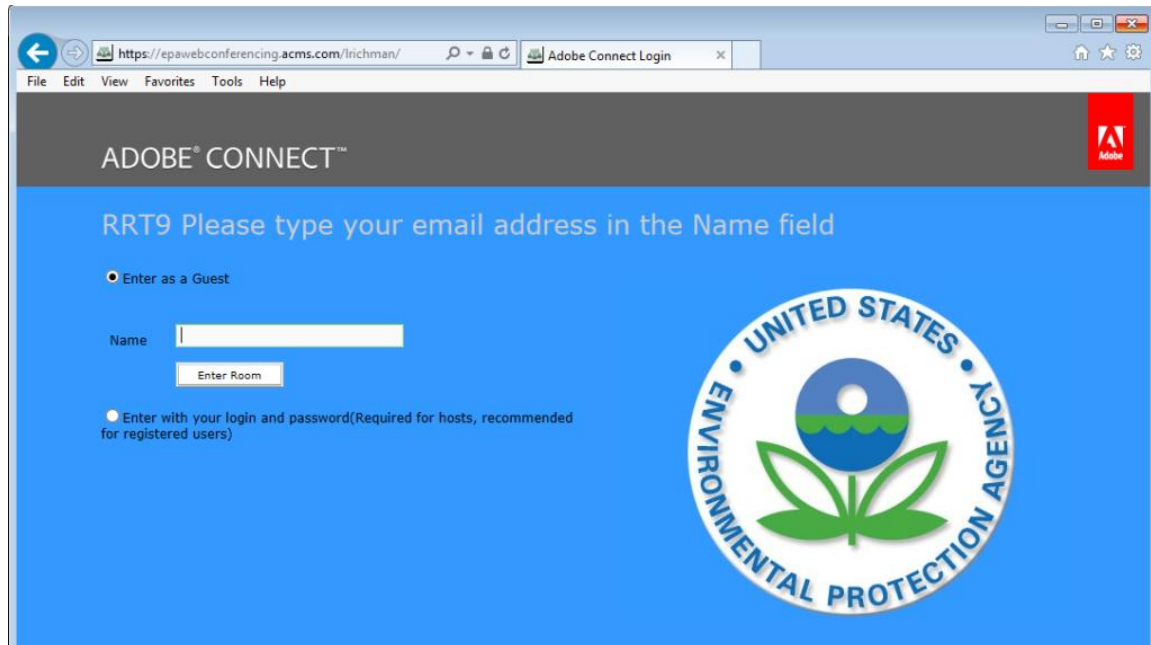

RRT9 Meetings Are Broadcast Online

1. Just before the meeting starts, you can connect by going to <https://epawebconferencing.acms.com/lrichman/>
2. Login as a Guest by typing your email address.
3. Listen via your computer's speakers or through a headset.
4. Mute your microphone, if you have one.